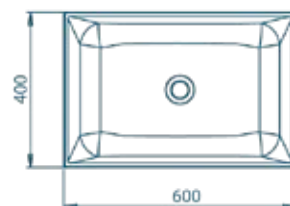

SEVERE BQK60 available in:

Surface: Glossy coat

Material: Composite marble + **Sanitary** gelcoat

Granite Silicsana colors:

220
(argent)

601
(black metallic)

Color:

700
(glossy white)