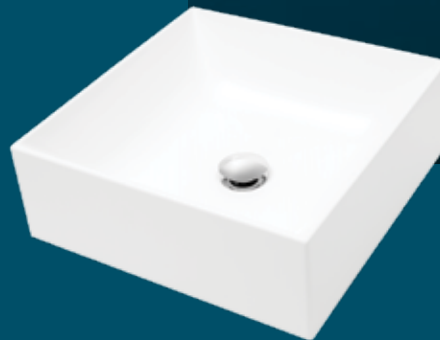

BQK40

W: 400 mm
L: 400 mm
D: 120 mm
No overflow

Installation over the countertop

Recommended
washbasin faucet

MALDIKA 1349-001

SEVERE BQK40 available in:

Surface: Glossy coat

Material: Composite marble + **Sanitary** gelcoat

Granite Silicsana colors:

220 (argent)   601 (black metallic)

Color:

700 (glossy white)