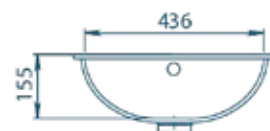

**BQC50**

W: 400 mm  
L: 505 mm  
D: 125 mm  
With overflow

Installation under the countertop

**BQC53**

W: 370 mm  
L: 535 mm  
D: 150 mm  
With overflow

Installation under the countertop