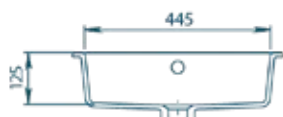

**BQC50**

W: 400 mm  
L: 505 mm  
D: 125 mm  
With overflow

Installation under the countertop

**BQC53**

W: 370 mm  
L: 535 mm  
D: 150 mm  
With overflow

Installation under the countertop