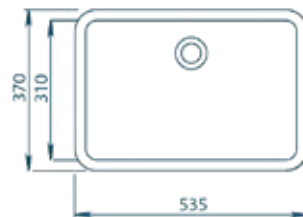

**BQC50**

W: 400 mm  
L: 505 mm  
D: 125 mm  
With overflow

Installation under the countertop

**BQC53**

W: 370 mm  
L: 535 mm  
D: 150 mm  
With overflow

Installation under the countertop