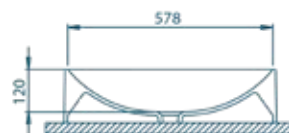

FABELA BQR60 available in:

Surface: Glossy coat

Material: Composite marble + **Sanitary** gelcoat

Granite Silicsana colors:

220
(argent)

601
(black metallic)

Color:

700
(glossy white)