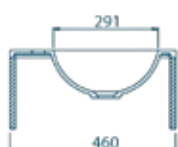

**BQF80**

**BQF60**

W: 461 mm  
L: 810 mm  
D: 115 mm  
With overflow

Installation built into the countertop

W: 461 mm  
L: 610 mm  
D: 115 mm  
With overflow

Installation built into the countertop