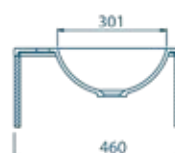

**BQF80**

**BQF60**

W: 461 mm  
L: 810 mm  
D: 115 mm  
With overflow

Installation built into the countertop

W: 461 mm  
L: 610 mm  
D: 115 mm  
With overflow

Installation built into the countertop