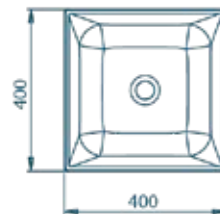

## BQK60

W: 400 mm  
L: 600 mm  
D: 120 mm  
No overflow

Installation over the countertop

Recommended  
washbasin faucet  
BELEGA 1383 tall-001