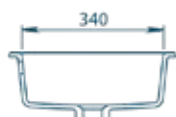

**BQC50**

W: 400 mm  
L: 505 mm  
D: 125 mm  
With overflow

Installation under the countertop

**BQC53**

W: 370 mm  
L: 535 mm  
D: 150 mm  
With overflow

Installation under the countertop