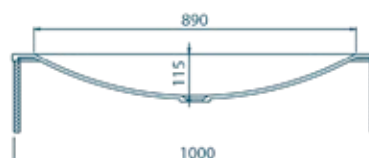

**BQF80**

**BQF60**

W: 461 mm  
L: 810 mm  
D: 115 mm  
With overflow

Installation built into the countertop

W: 461 mm  
L: 610 mm  
D: 115 mm  
With overflow

Installation built into the countertop