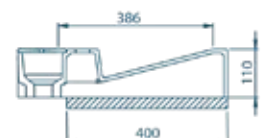

LOCUS BQW520 available in:

Surface: Glossy coat

Material: Composite marble + **Sanitary** gelcoat

Color:

700
(glossy white)