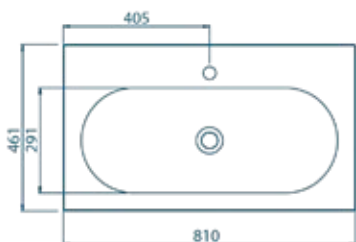

**BQF80**

**BQF60**

W: 461 mm  
L: 810 mm  
D: 115 mm  
With overflow

Installation built into the countertop

W: 461 mm  
L: 610 mm  
D: 115 mm  
With overflow

Installation built into the countertop