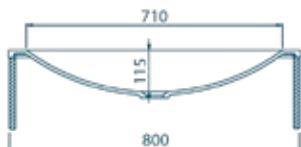

**BQF80**

**BQF60**

W: 461 mm  
L: 810 mm  
D: 115 mm  
With overflow

Installation built into the countertop

W: 461 mm  
L: 610 mm  
D: 115 mm  
With overflow

Installation built into the countertop