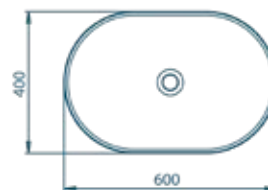

FABELA BQR60 available in:

Surface: Glossy coat

Material: Composite marble + **Sanitary** gelcoat

Granite Silicsana colors:

220
(argent)

601
(black metallic)

Color:

700
(glossy white)