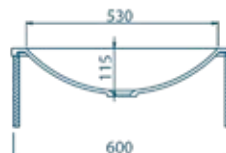

**BQF80**

**BQF60**

W: 461 mm  
L: 810 mm  
D: 115 mm  
With overflow

Installation built into the countertop

W: 461 mm  
L: 610 mm  
D: 115 mm  
With overflow

Installation built into the countertop