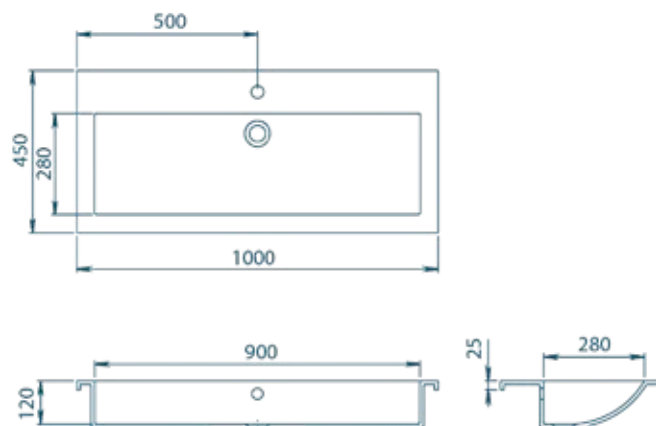

**BQA80**

W: 450 mm  
L: 800 mm  
D: 120 mm  
With overflow

Installation built into the countertop

**BQA60**

W: 450 mm  
L: 600 mm  
D: 120 mm  
With overflow

Installation built into the countertop