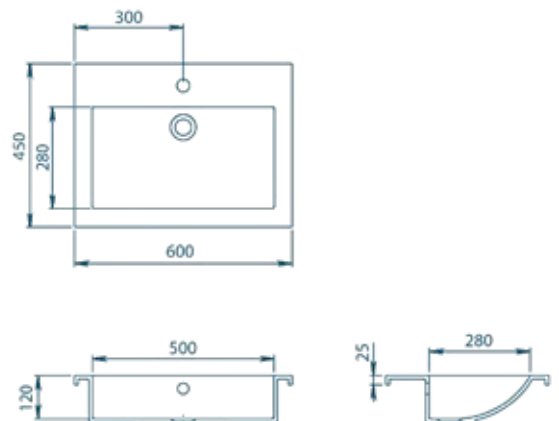

**BQA80**

W: 450 mm  
L: 800 mm  
D: 120 mm  
With overflow

Installation built into the countertop

**BQA60**

W: 450 mm  
L: 600 mm  
D: 120 mm  
With overflow

Installation built into the countertop