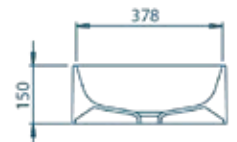

SEVERE BQK60 available in:

Surface: Glossy coat

Material: Composite marble + **Sanitary** gelcoat

Granite Silicsana colors:

220
(argent)

601
(black metallic)

Color:

700
(glossy white)