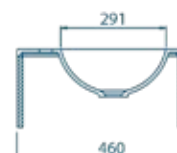

**BQF80**

**BQF60**

W: 461 mm  
L: 810 mm  
D: 115 mm  
With overflow

Installation built into the countertop

W: 461 mm  
L: 610 mm  
D: 115 mm  
With overflow

Installation built into the countertop