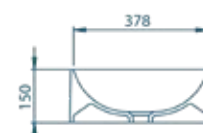

BQR60

W: 400 mm
L: 600 mm
D: 120 mm
No overflow

Installation over the countertop

Recommended
washbasin faucet
BELEGA 1383 tall-001

FABELA BQR60 available in:

Surface: Glossy coat

Material: Composite marble + **Sanitary** gelcoat

Granite Silicsana colors:

220
(argent)

601
(black metallic)

Color:

700
(glossy white)