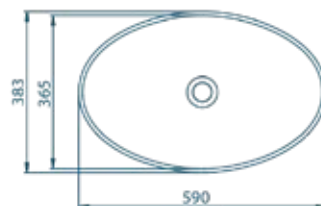

INTRA BQS590 available in:

Surface: Glossy coat
Material: Composite marble + **Sanitary** gelcoat

Color:

700
(glossy white)