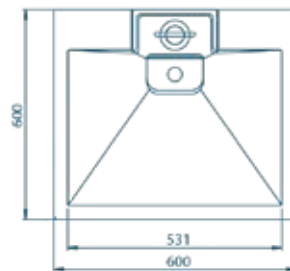

BQW600

W: 600 mm
L: 600 mm
D: 77 mm
With overflow

Installation over the washing machine

Recommended
washbasin faucet

FIGURO 1343-001

LOCUS BQW600 available in:

Surface: Glossy coat

Material: Composite marble + **Sanitary** gelcoat

Color:

700
(glossy white)