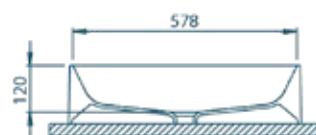

SEVERE BQK60 available in:

Surface: Glossy coat

Material: Composite marble + **Sanitary** gelcoat

Granite Silicsana colors:

220
(argent)

601
(black metallic)

Color:

700
(glossy white)