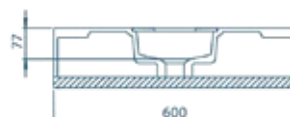

BQW600

W: 600 mm
L: 600 mm
D: 77 mm
With overflow

Installation over the washing machine

Recommended
washbasin faucet

FIGURO 1343-001

LOCUS BQW600 available in:

Surface: Glossy coat

Material: Composite marble + **Sanitary** gelcoat

Color:

700
(glossy white)