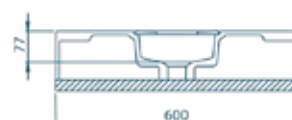

## BQW600

W: 600 mm  
L: 600 mm  
D: 77 mm  
With overflow

Installation over the washing machine

Recommended  
washbasin faucet

FIGURO 1343-001