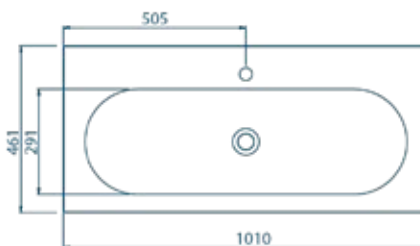

**BQF80**

**BQF60**

W: 461 mm  
L: 810 mm  
D: 115 mm  
With overflow

Installation built into the countertop

W: 461 mm  
L: 610 mm  
D: 115 mm  
With overflow

Installation built into the countertop