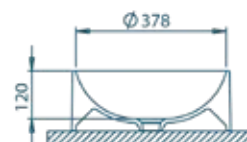

FABELA BQR40 available in:

Surface: Glossy coat

Material: Composite marble + **Sanitary** gelcoat

Granite Silicsana colors:

220
(argent)

601
(black metallic)

Color:

700
(glossy white)