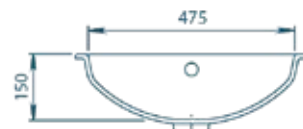

**BQC50**

W: 400 mm  
L: 505 mm  
D: 125 mm  
With overflow

Installation under the countertop

**BQC53**

W: 370 mm  
L: 535 mm  
D: 150 mm  
With overflow

Installation under the countertop