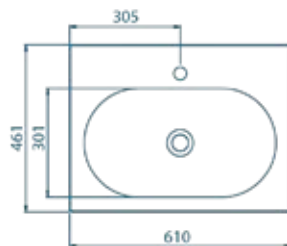

**BQF80**

**BQF60**

W: 461 mm  
L: 810 mm  
D: 115 mm  
With overflow

Installation built into the countertop

W: 461 mm  
L: 610 mm  
D: 115 mm  
With overflow

Installation built into the countertop