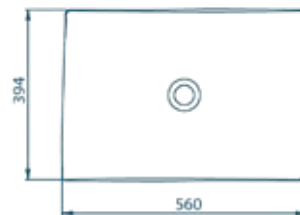

NOVATIO BQM560 available in:

Surface: Glossy coat
Material: Composite marble + **Sanitary** gelcoat

Color:

700
(glossy white)