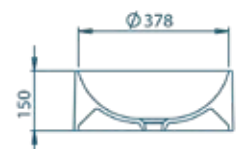

## BQR60

W: 400 mm  
L: 600 mm  
D: 120 mm  
No overflow

Installation over the countertop

Recommended  
washbasin faucet  
BELEGA 1383 tall-001