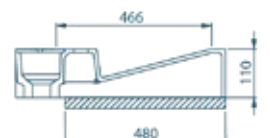

BQW600

W: 600 mm
L: 600 mm
D: 77 mm
With overflow

Installation over the washing machine

Recommended
washbasin faucet

FIGURO 1343-001

LOCUS BQW600 available in:

Surface: Glossy coat

Material: Composite marble + **Sanitary** gelcoat

Color:

700
(glossy white)