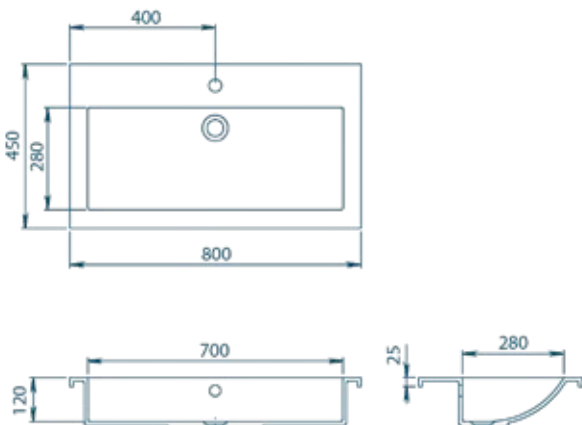

**BQA80**

W: 450 mm  
L: 800 mm  
D: 120 mm  
With overflow

Installation built into the countertop

**BQA60**

W: 450 mm  
L: 600 mm  
D: 120 mm  
With overflow

Installation built into the countertop