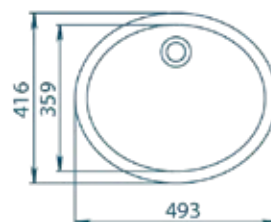

**BQC50**

W: 400 mm  
L: 505 mm  
D: 125 mm  
With overflow

Installation under the countertop

**BQC53**

W: 370 mm  
L: 535 mm  
D: 150 mm  
With overflow

Installation under the countertop