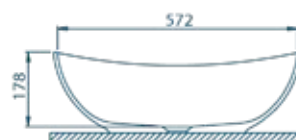

INTRA BQS590 available in:

Surface: Glossy coat
Material: Composite marble + **Sanitary** gelcoat

Color:

700
(glossy white)