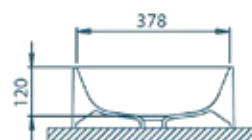

## BQK60

W: 400 mm  
L: 600 mm  
D: 120 mm  
No overflow

Installation over the countertop

Recommended  
washbasin faucet  
BELEGA 1383 tall-001