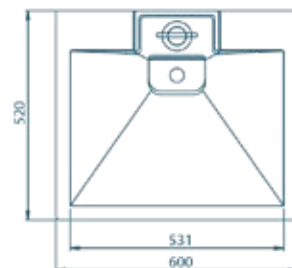

LOCUS BQW520 available in:

Surface: Glossy coat

Material: Composite marble + **Sanitary** gelcoat

Color:

700
(glossy white)