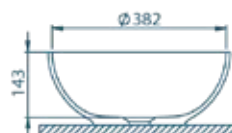

BREVI BQ0400 available in:

Surface: Glossy coat

Material: Composite marble + **Sanitary** gelcoat

Color:

700
(glossy white)