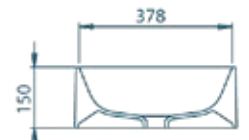

## BQK60

W: 400 mm  
L: 600 mm  
D: 120 mm  
No overflow

Installation over the countertop

Recommended  
washbasin faucet  
BELEGA 1383 tall-001