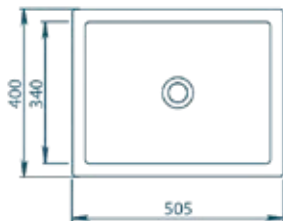

**BQC50**

W: 400 mm  
L: 505 mm  
D: 125 mm  
With overflow

Installation under the countertop

**BQC53**

W: 370 mm  
L: 535 mm  
D: 150 mm  
With overflow

Installation under the countertop