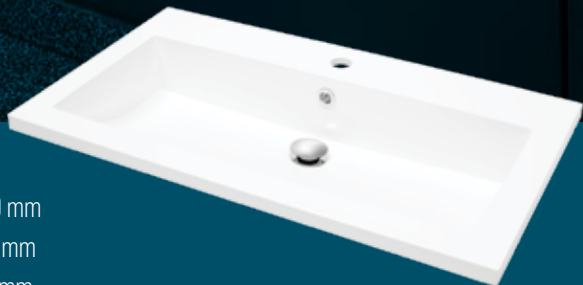

BQA80

W: 450 mm
L: 800 mm
D: 120 mm
With overflow

Installation built into the countertop

BQA60

W: 450 mm
L: 600 mm
D: 120 mm
With overflow

Installation built into the countertop